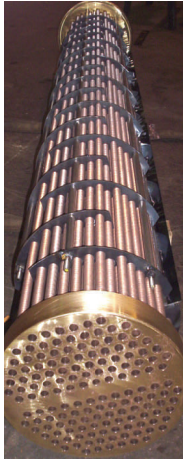

PINGEL EXCHANGER SERVICE INC

SERVICE, OUR COMMITMENT TO YOU

Pingel Exchanger

Service Inc. has been serving the air compressor industry nation wide for the past 30 years. Specializing in **emergency repairs** and replacement of **aftercoolers, oil coolers, intercoolers, air cooled and water cooled** as well as many other types of compressor coolers, including **centrifugal** and **reciprocating**

compressor coolers.

Though we specialize in **emergency** repairs and replacements, PES also does rebuilding, testing, inspections, cleaning and NEW replacement compressor coolers.