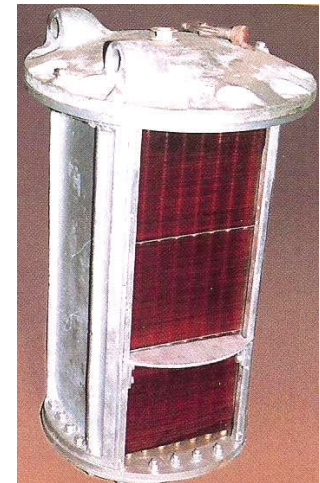

***Replacement
Tube Bundles
for OEM Units***

*Service, our
commitment to you*

www.pingelxchanger.com