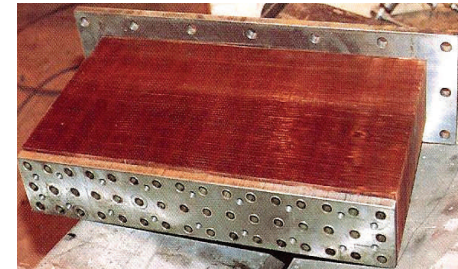

LARGE INVENTORY OF COMPONENTS

Pingel Exchanger Service, Inc. has over 1300 part numbers available in stock for quick assembly. Pre drilled tubesheets and baffles in the most common sizes as well as 400,000 feet of various lengths tubing available in our warehouse. Tubing stock of the standard sizes in admiralty, 90-10 CuNi, copper, and stainless steel. Standard materials include: baffles-brass, tie rods-brass, tubesheets carbon steel or brass.

PREDRILLED TUBESHEETS READY FOR ASSEMBLY

Pingel Exchanger Service, Inc. also is a distributor of Thermal Transfer heat exchangers. We keep a large inventory of units in stock for either next day shipping or for same day shipping if you need it faster! (Same day shipping available if ordered before 2 p.m. CST).

If you NEED it quickly, give us a call!

**FAST RESPONSE,
QUICK ANSWERS,
SHORT DELIVERY
QUALITY CRAFTSMANSHIP**

Intercooler skeleton ready for tubing

Replacement Intercooler with copper fins, Admiralty tubes and carbon steel tubesheet