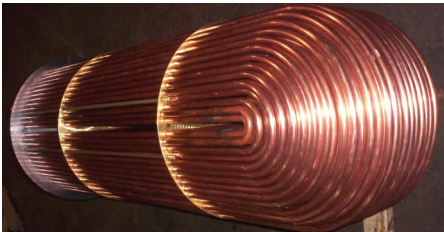

Copper u-tube bundle with brass baffles

LARGE INVENTORY OF COMPONENTS

Pingel Exchanger Service, Inc. has over 1300 part numbers available in stock for quick assembly. Pre drilled tubesheets and baffles in the most common sizes as well as 400,000 feet of various lengths tubing available in our warehouse. Tubing stock of the standard sizes in admiralty, 90-10 CuNi, copper, and stainless steel. Standard materials include: baffles-brass, tie rods-brass, tubesheets carbon steel or brass.