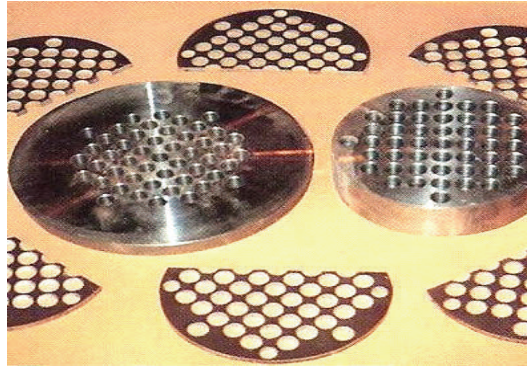

compressor coolers.

Though we specialize in **emergency** repairs and replacements, PES also does rebuilding, testing, inspections, cleaning and NEW replacement compressor coolers.

Copper u-tube bundle with brass baffles

LARGE INVENTORY OF COMPONENTS

Pingel Exchanger Service, Inc. has over 1300 part numbers available in stock for quick assembly. Pre drilled tubesheets and baffles in the most common sizes as well as 400,000 feet of various lengths tubing available in our warehouse. Tubing stock of the standard sizes in admiralty, 90-10 CuNi, copper, and stainless steel. Standard materials include: baffles-brass, tie rods-brass, tubesheets carbon steel or brass.