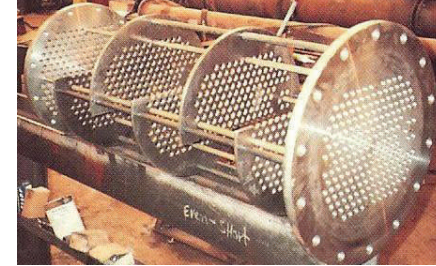

Intercooler skeleton ready for tubing